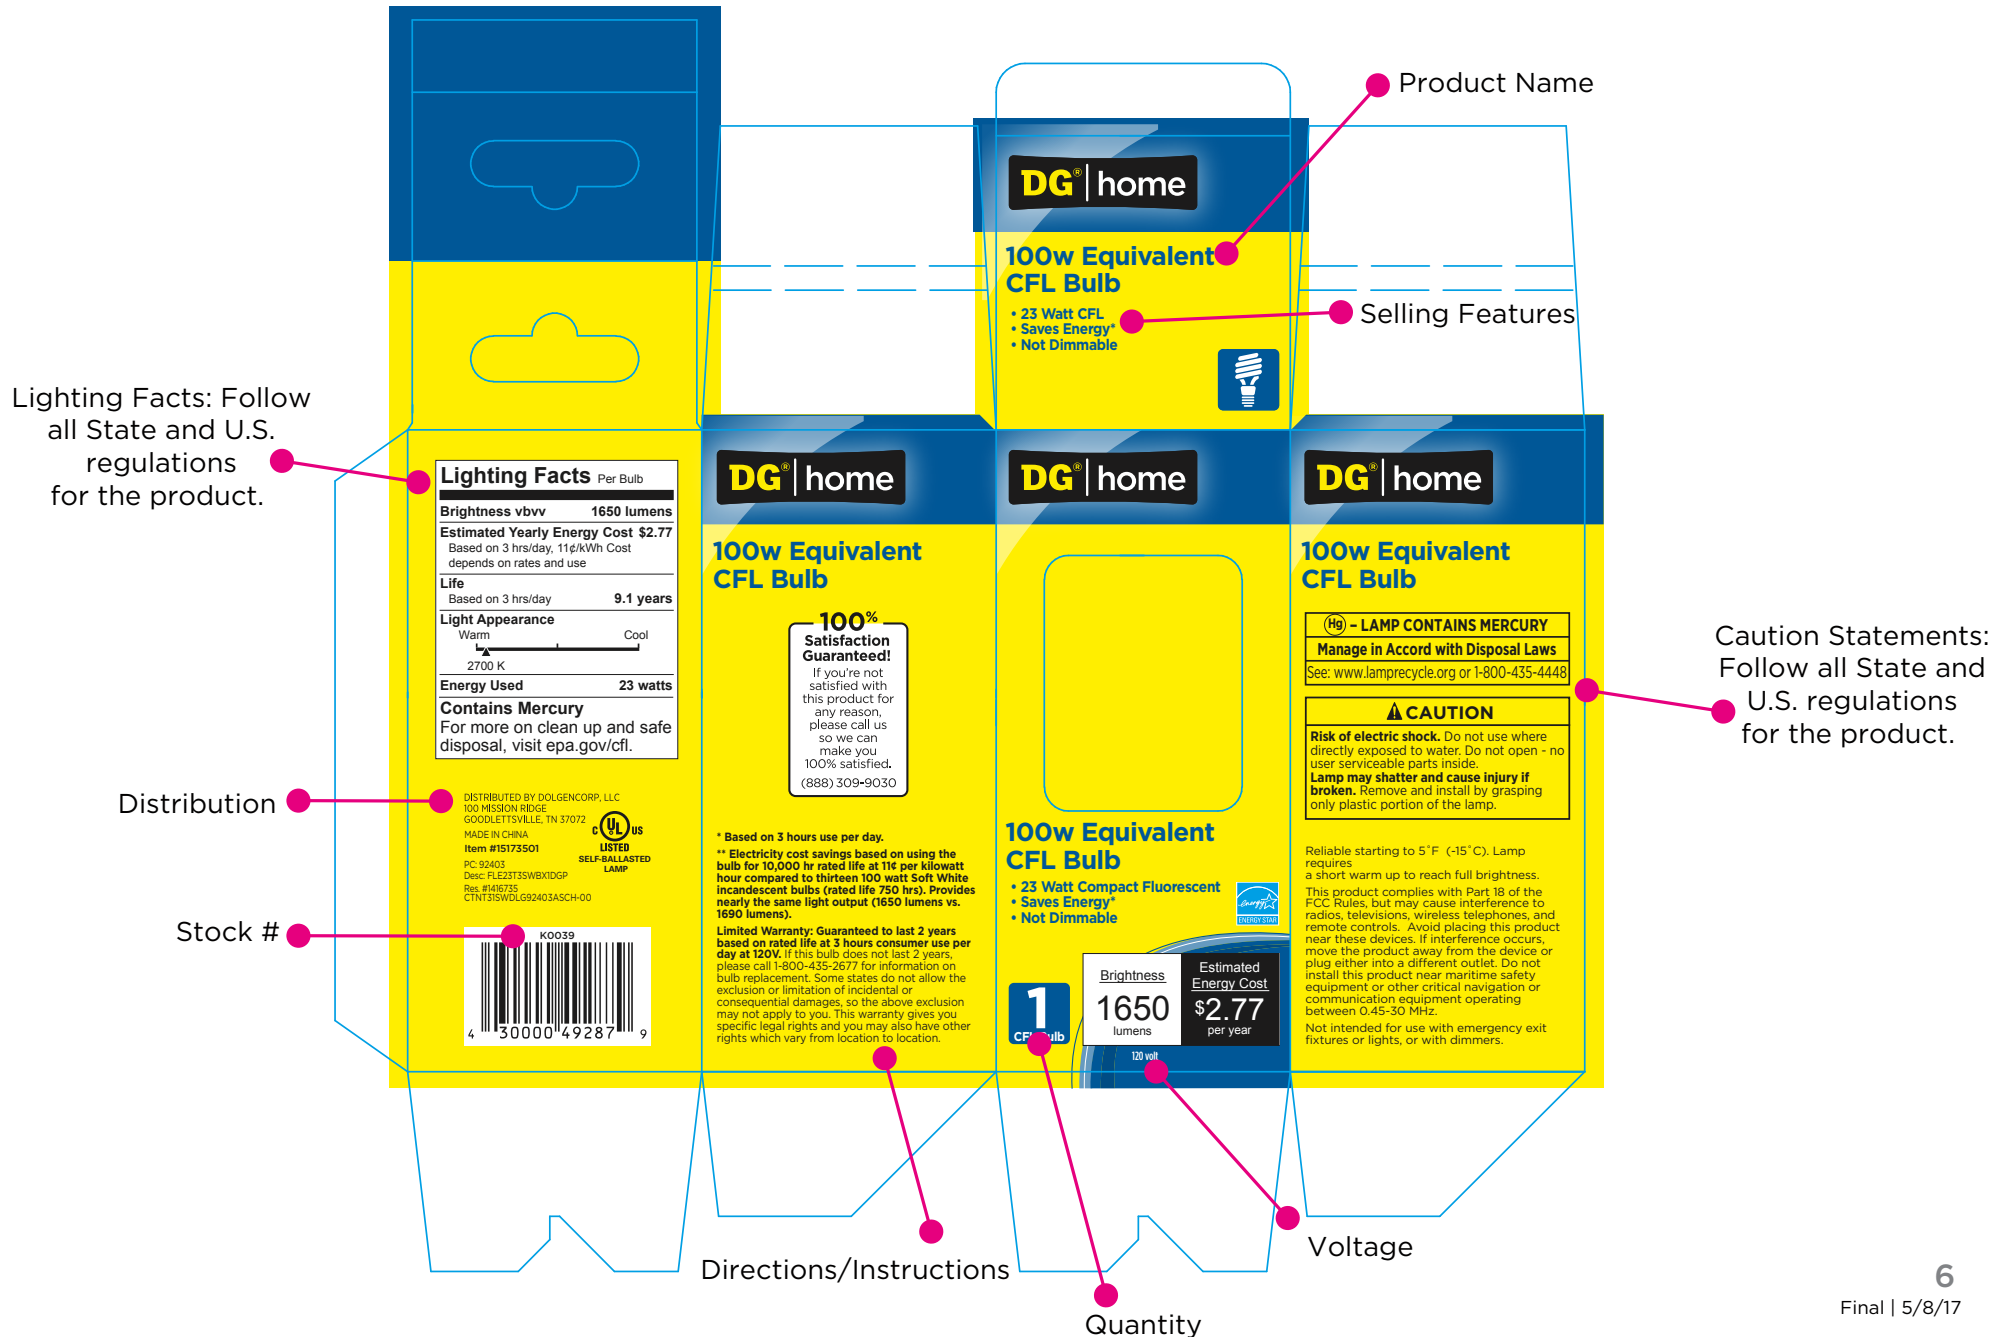

# DG® home Light Bulb Package Layout