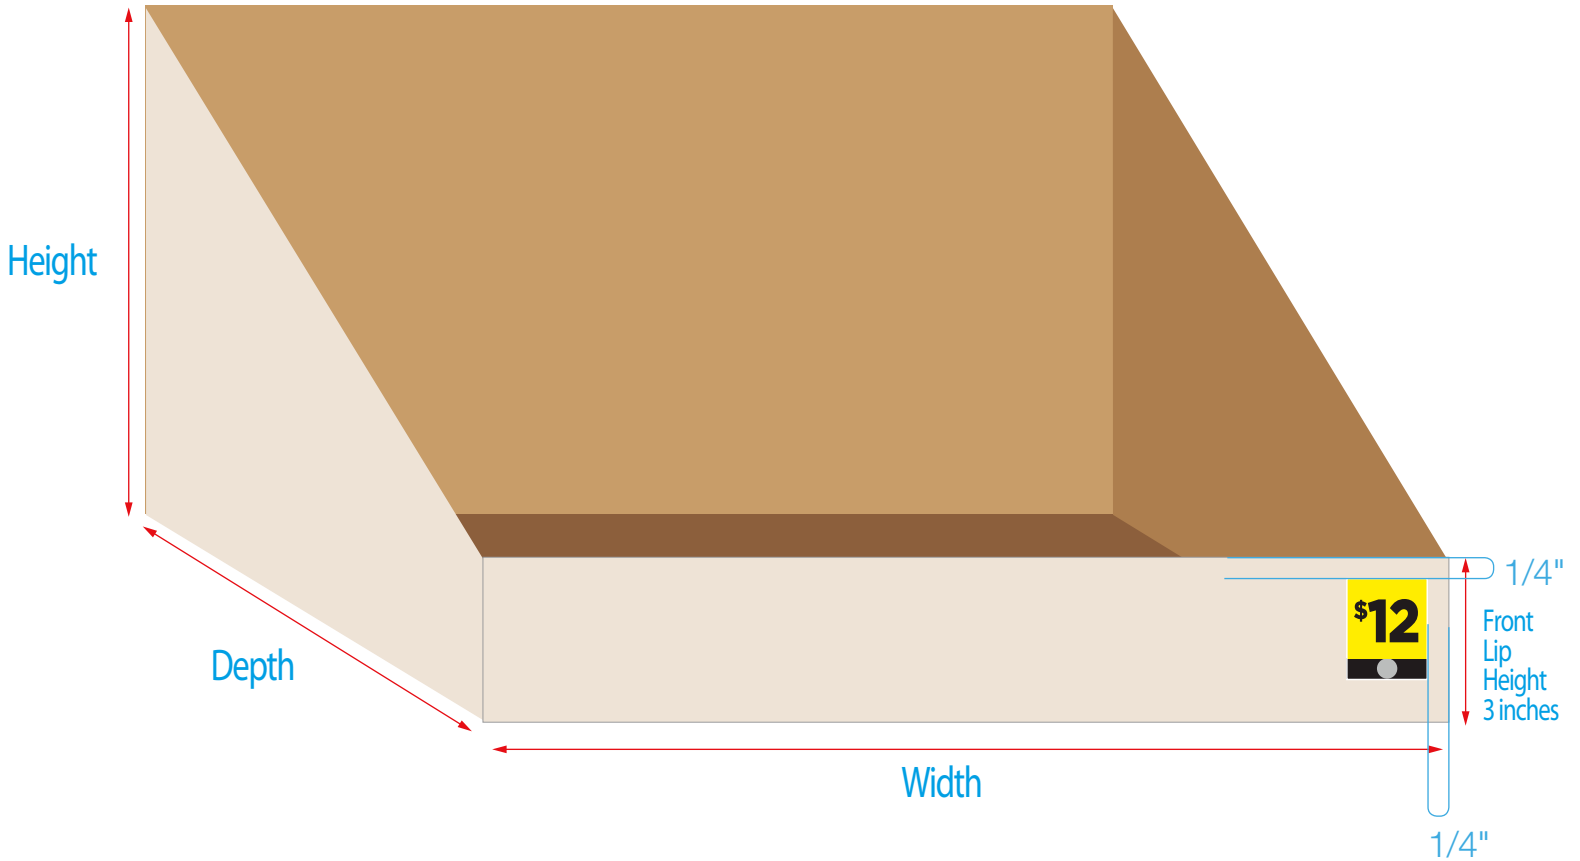

GENERIC STICKER DG13_SS058

STOCK WHITE STICKER ADHESIVE PAPER
FINAL SIZE 44 mm x 44 mm
Color BLACK, PMS YELLOW

PDQ Specifications

***Dimensions may vary:**

Max Width: 15" or 30"

Max Depth: 14"

Height: Height of product in pdq

Front Lip: 3"

Clearance Dot color will vary.

Use price points from file "12 PP Masterexample.ai"